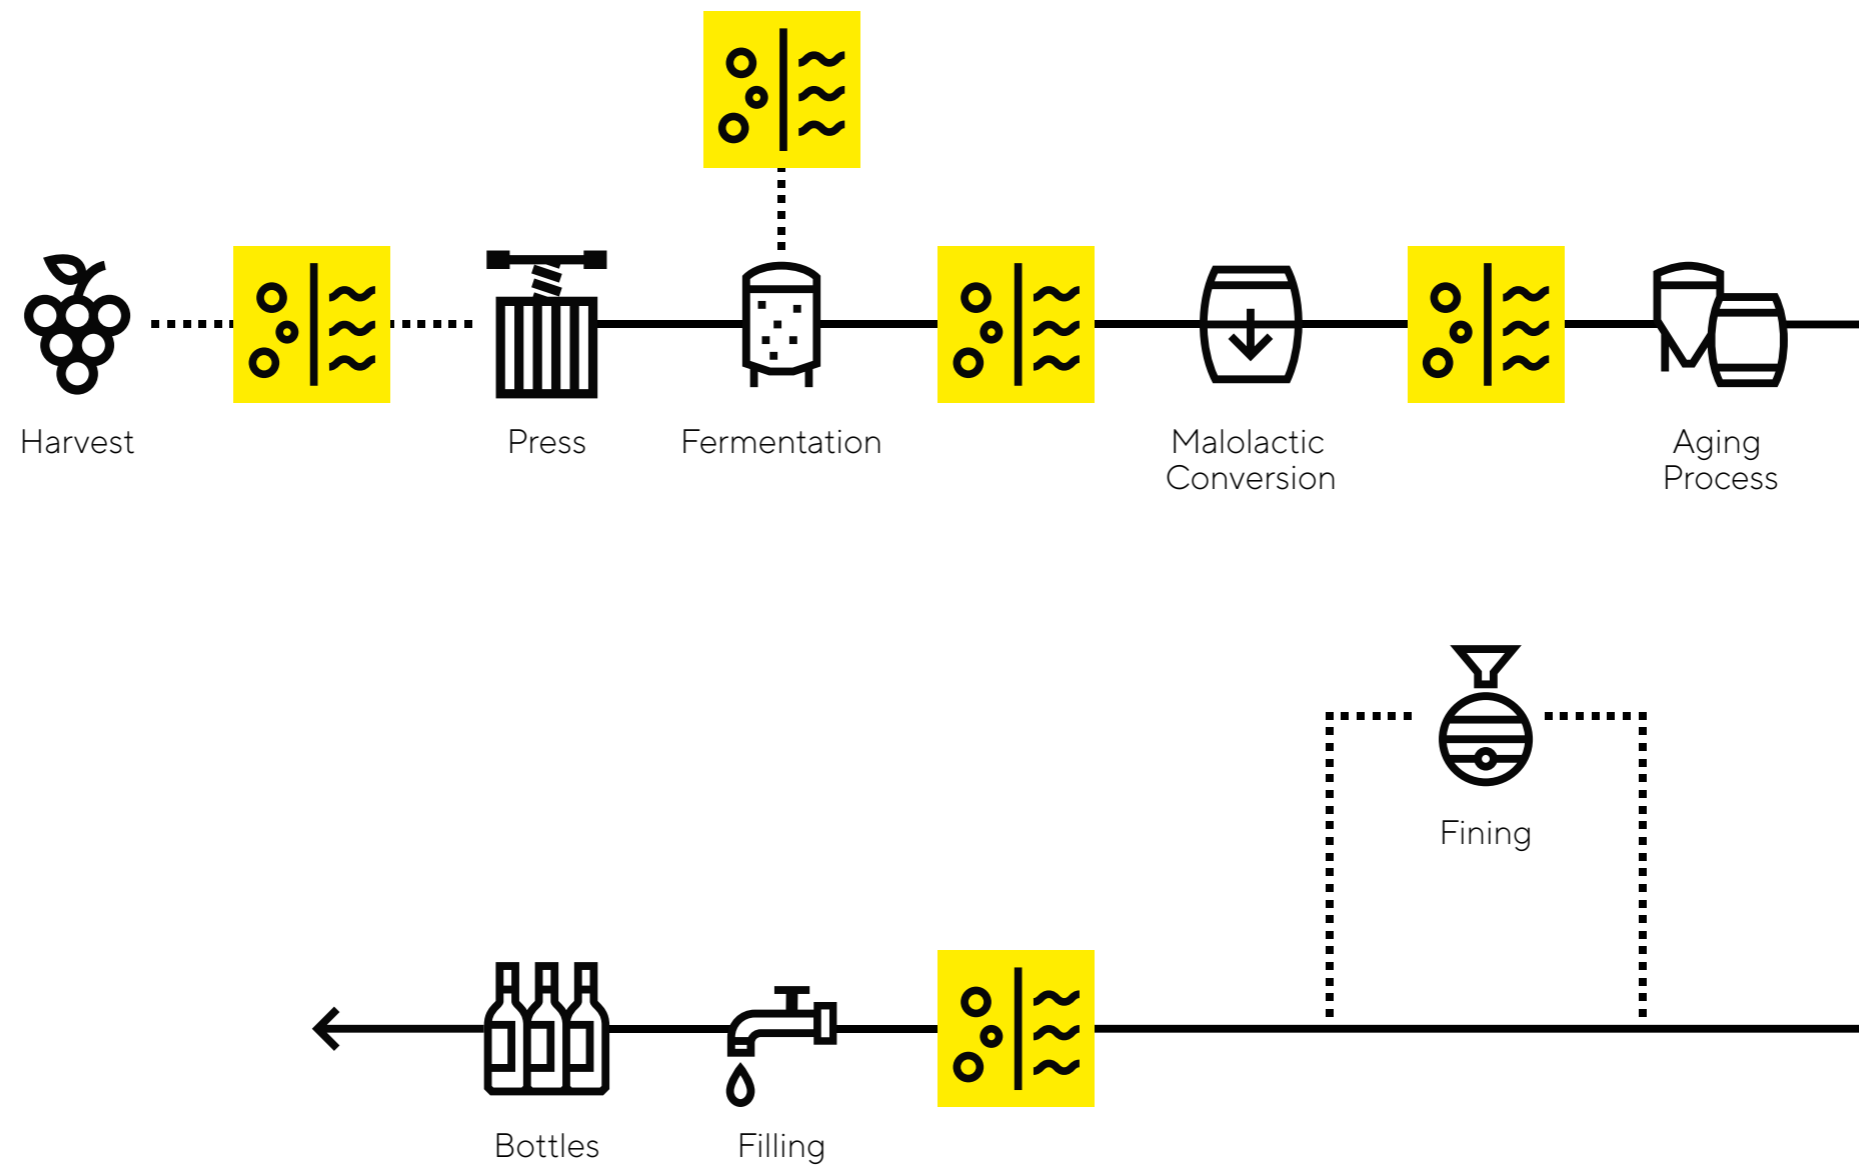

Process Flow Chart for Your Wine Process*

*This workflow may not exactly represent your winery workflow, however it generalizes the QC checkpoints.